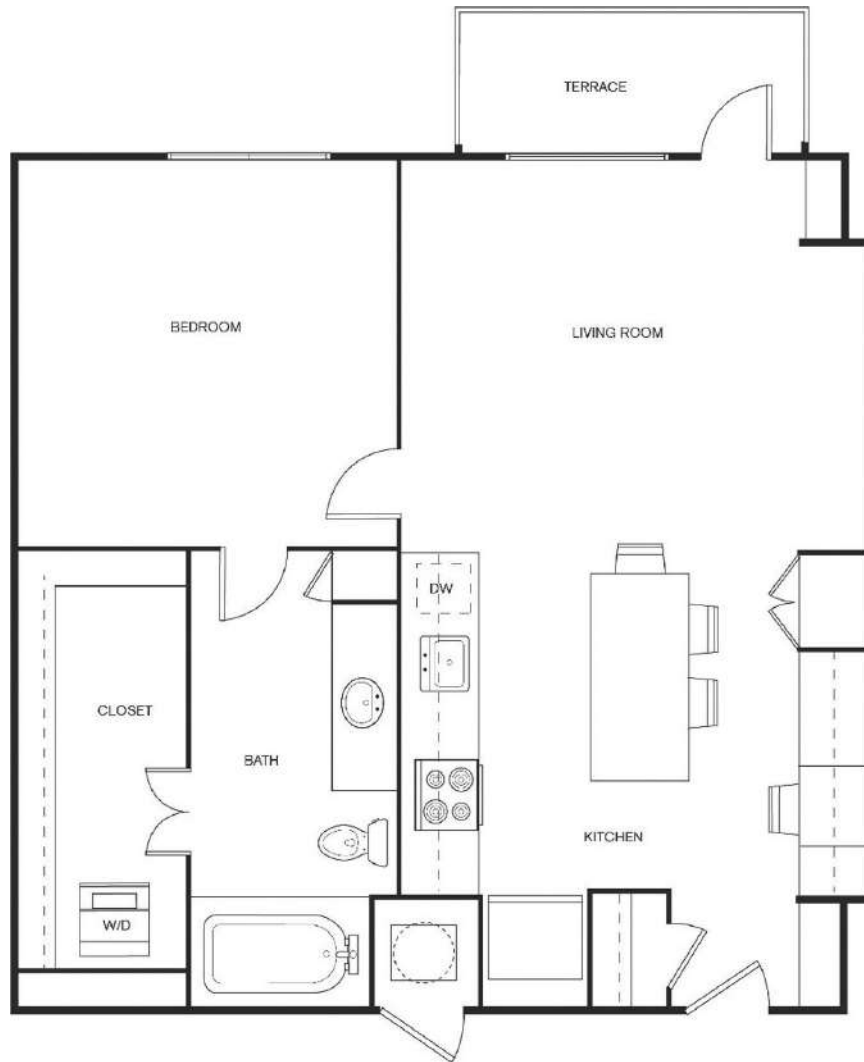

# A1

1 BED / 1 BATH

# 718

SQ. FT.

THE  
TAYLOR

3100 Carlisle St. | Dallas, TX 75204

[www.tayloruptown.com](http://www.tayloruptown.com)

Floor plans are artist's rendering. All dimensions are approximate. Actual product and specifications may vary in dimension or detail. Not all features are available in every apartment. Prices and availability are subject to change. Please see a representative for details.