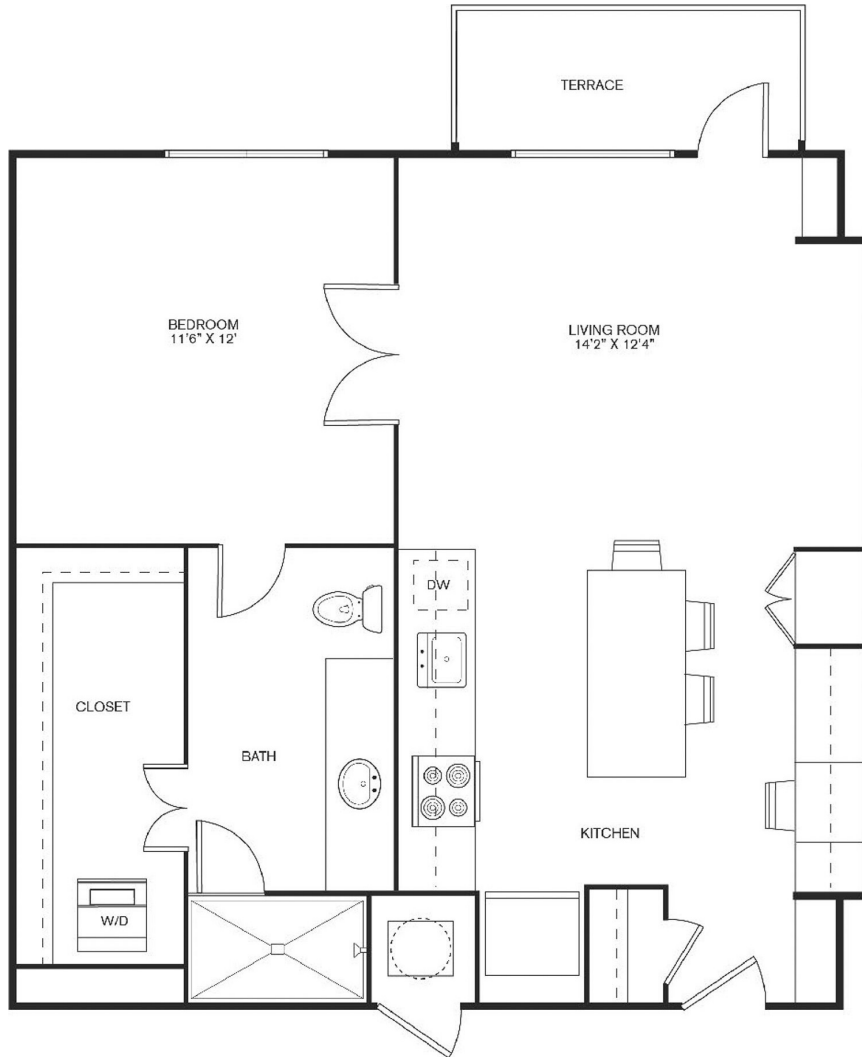

A1a

1 BED / 1 BATH

729

SQ. FT.

THE
TAYLOR

3100 Carlisle St. | Dallas, TX 75204

www.tayloruptown.com

Floor plans are artist's rendering. All dimensions are approximate. Actual product and specifications may vary in dimension or detail. Not all features are available in every apartment. Prices and availability are subject to change. Please see a representative for details.