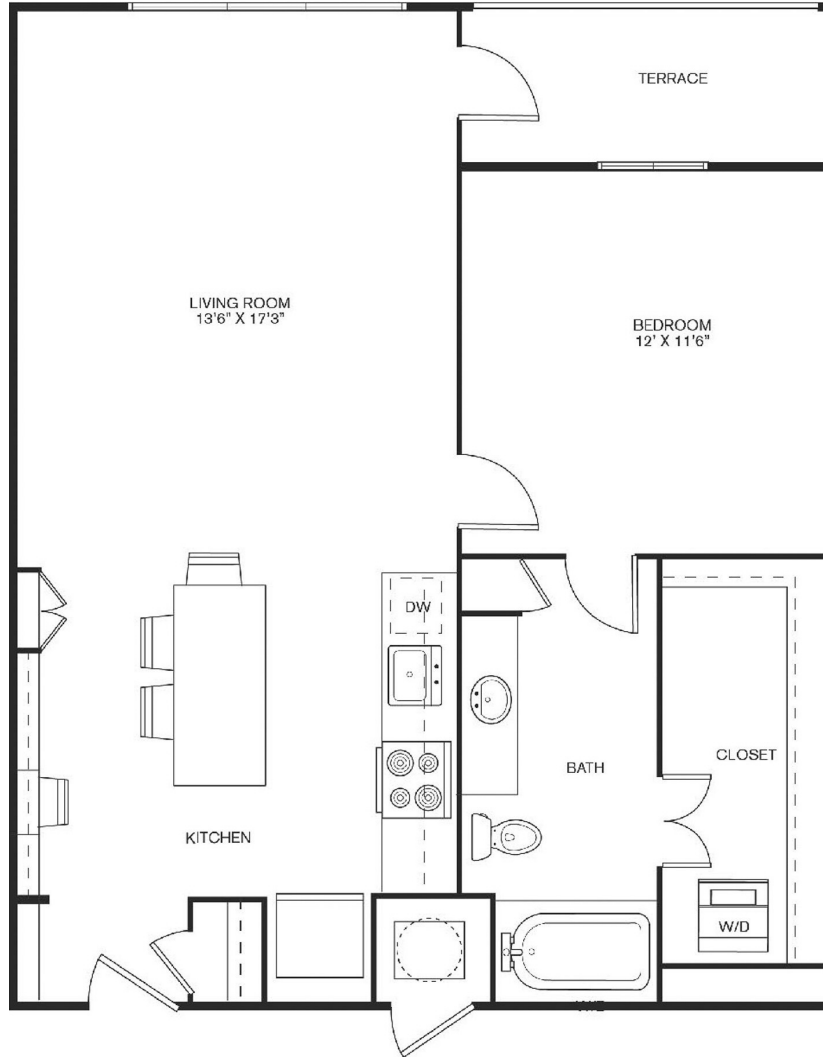

A2

1 BED / 1 BATH

796

SQ. FT.

THE
TAYLOR

3100 Carlisle St. | Dallas, TX 75204

www.tayloruptown.com

Floor plans are artist's rendering. All dimensions are approximate. Actual product and specifications may vary in dimension or detail. Not all features are available in every apartment. Prices and availability are subject to change. Please see a representative for details.