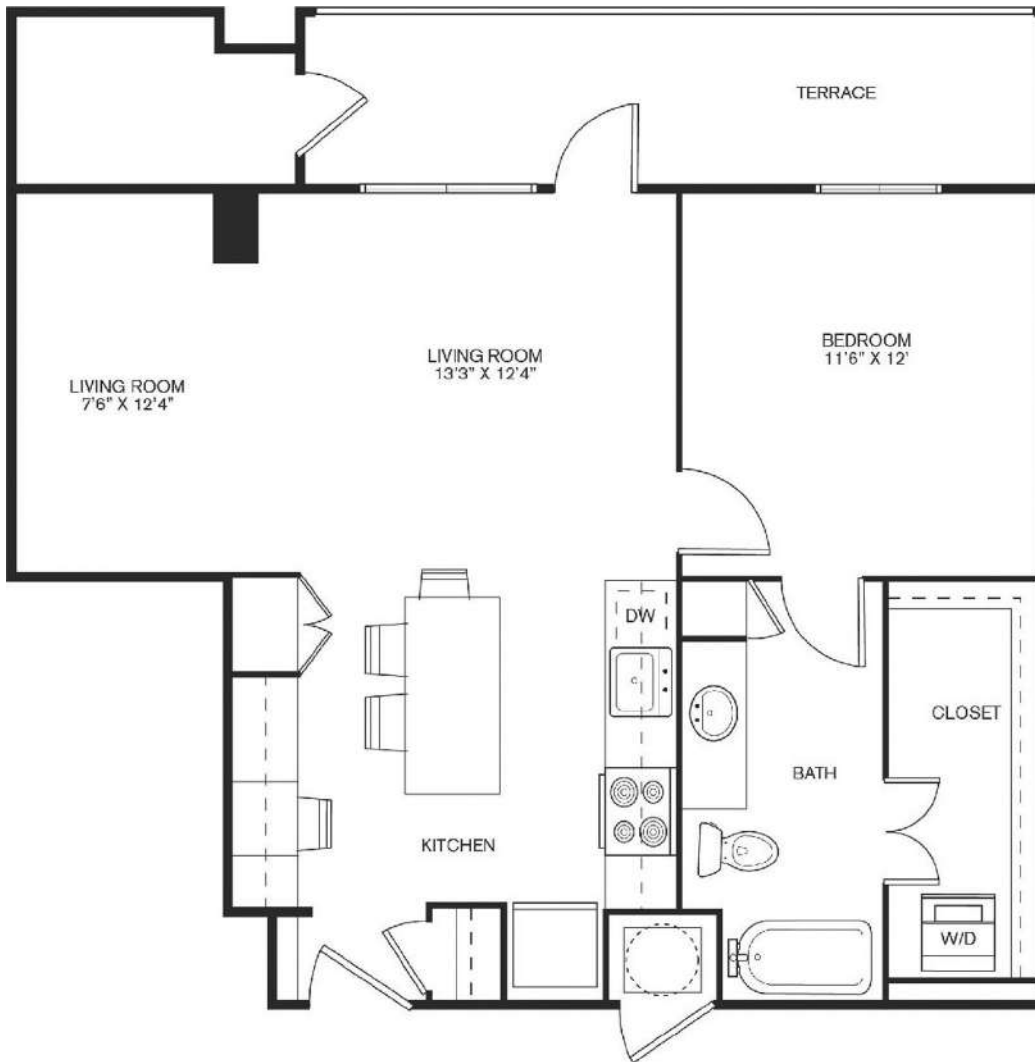

A3

1 BED / 1 BATH

821

SQ. FT.

THE
TAYLOR

3100 Carlisle St. | Dallas, TX 75204

www.tayloruptown.com

Floor plans are artist's rendering. All dimensions are approximate. Actual product and specifications may vary in dimension or detail. Not all features are available in every apartment. Prices and availability are subject to change. Please see a representative for details.