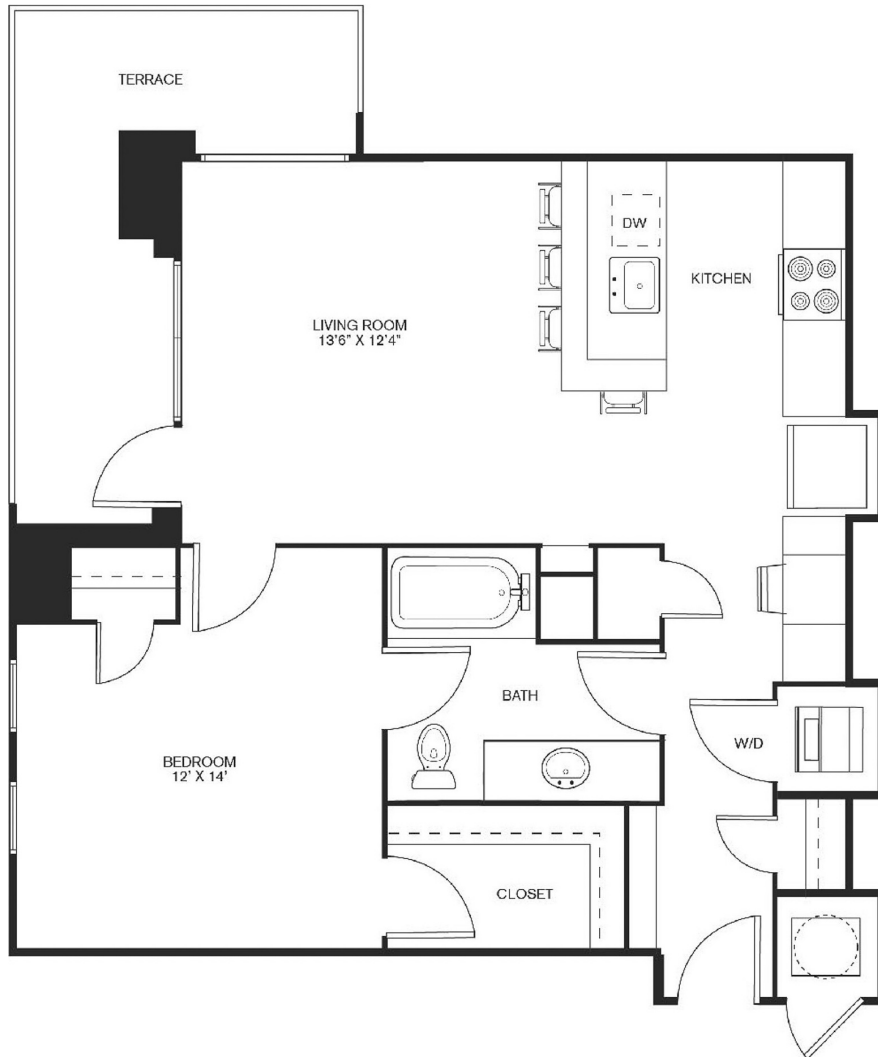

A5

1 BED / 1 BATH

804

SQ. FT.

THE
TAYLOR

3100 Carlisle St. | Dallas, TX 75204

www.tayloruptown.com

Floor plans are artist's rendering. All dimensions are approximate. Actual product and specifications may vary in dimension or detail. Not all features are available in every apartment. Prices and availability are subject to change. Please see a representative for details.