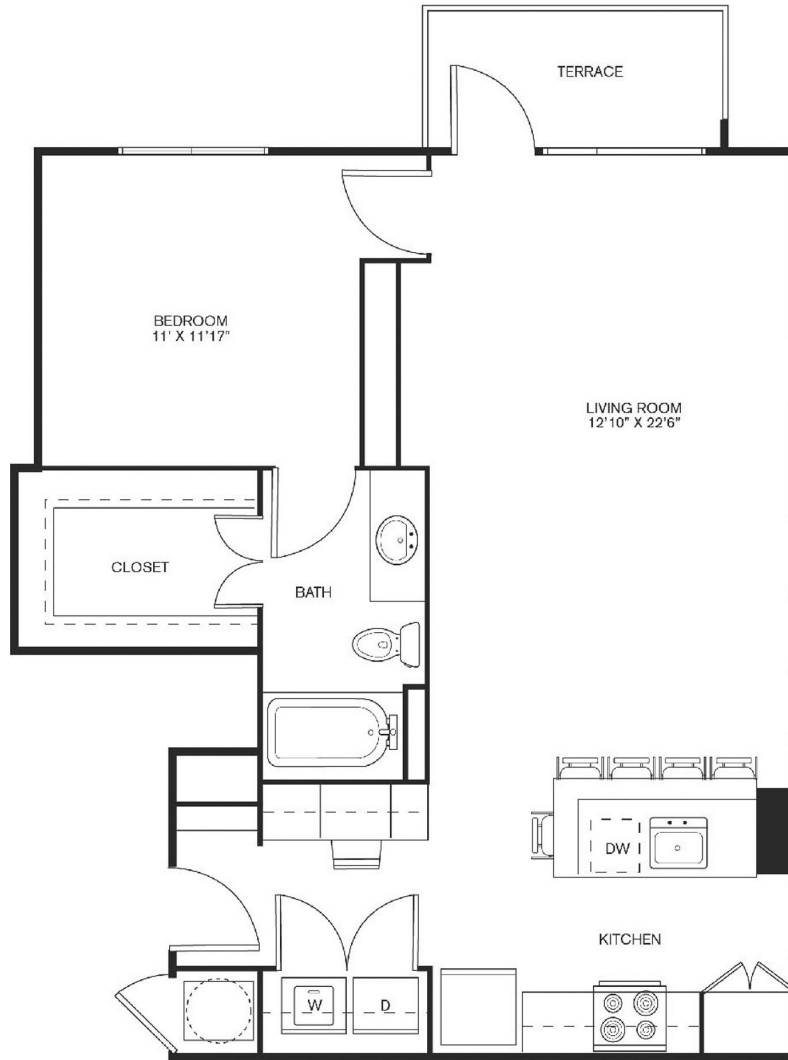

# A6

1 BED / 1 BATH

# 871

SQ. FT.

THE  
TAYLOR

3100 Carlisle St. | Dallas, TX 75204

[www.tayloruptown.com](http://www.tayloruptown.com)

Floor plans are artist's rendering. All dimensions are approximate. Actual product and specifications may vary in dimension or detail.  
Not all features are available in every apartment. Prices and availability are subject to change. Please see a representative for details.