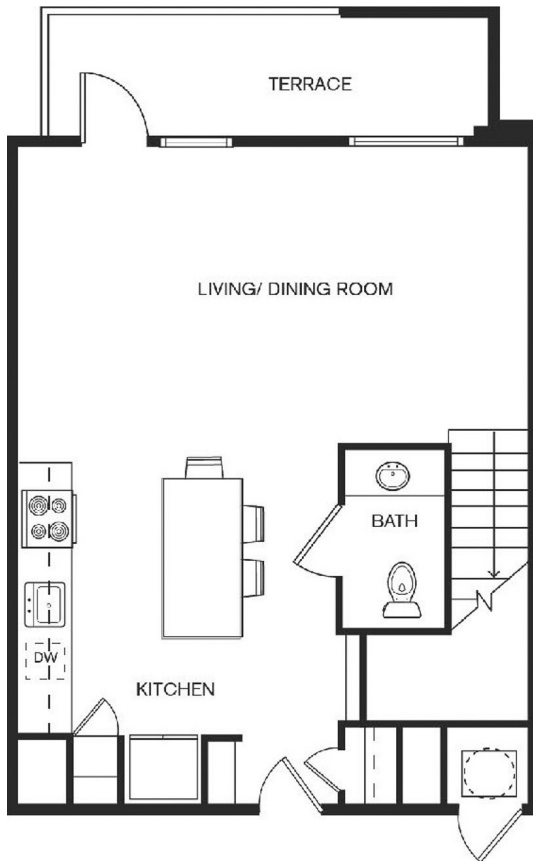

A7p

1 BED / 1.5 BATH

1023

SQ. FT.

THE
TAYLOR

3100 Carlisle St. | Dallas, TX 75204

www.tayloruptown.com

Floor plans are artist's rendering. All dimensions are approximate. Actual product and specifications may vary in dimension or detail. Not all features are available in every apartment. Prices and availability are subject to change. Please see a representative for details.