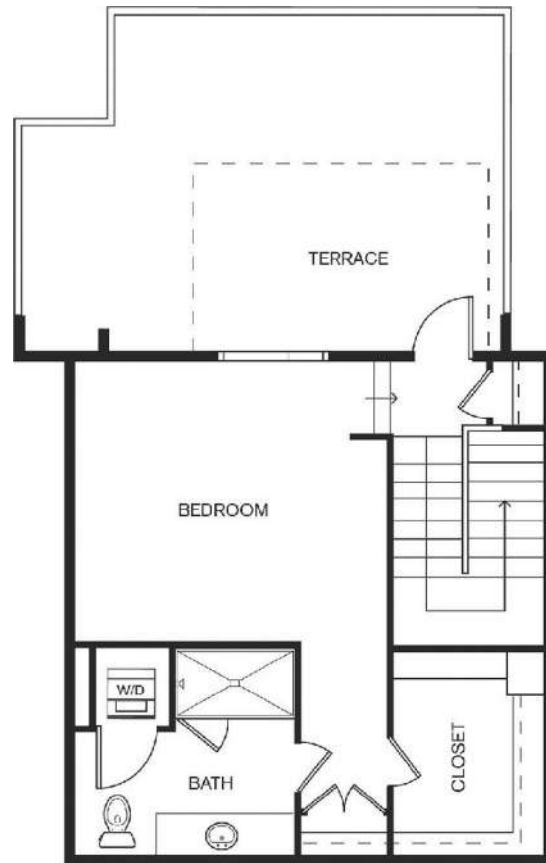

A7p

1 BED / 1.5 BATH

1023

SQ. FT.

THE
TAYLOR

3100 Carlisle St. | Dallas, TX 75204

www.tayloruptown.com

Floor plans are artist's rendering. All dimensions are approximate. Actual product and specifications may vary in dimension or detail. Not all features are available in every apartment. Prices and availability are subject to change. Please see a representative for details.