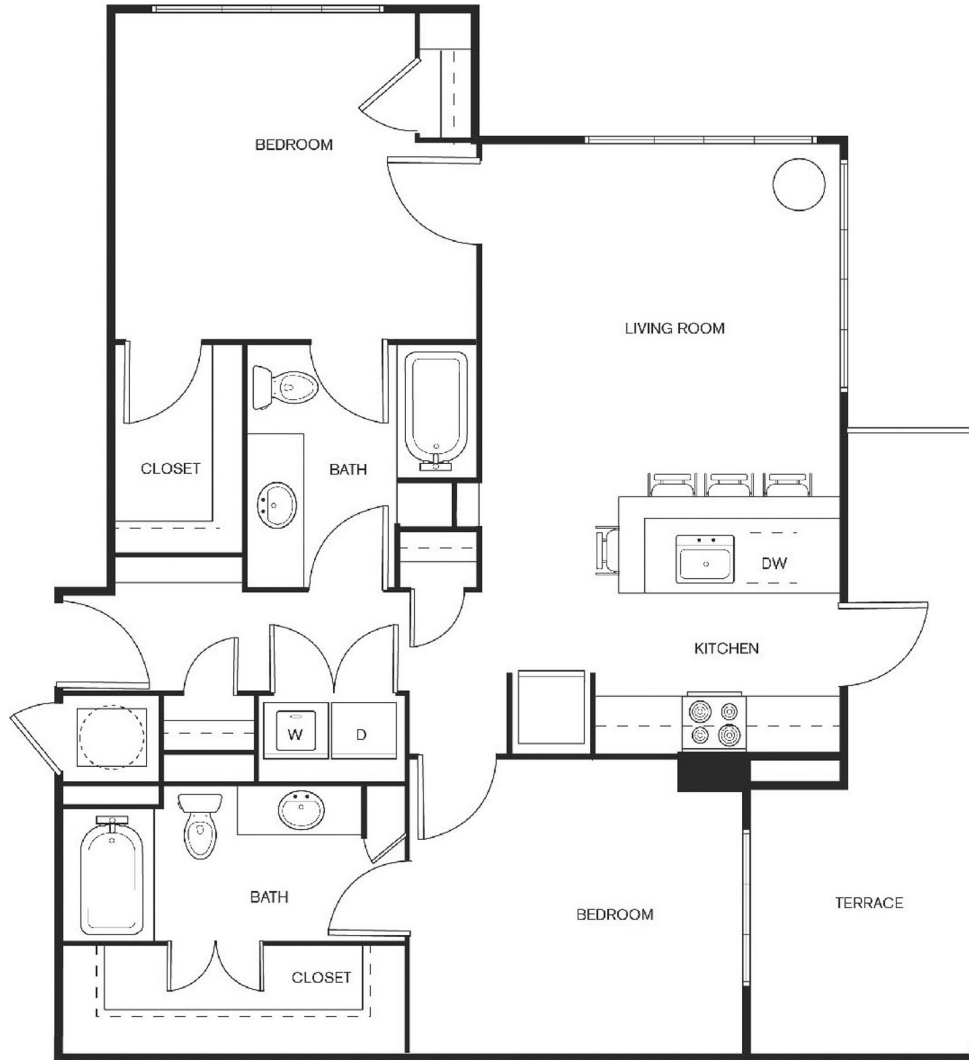

B1

2 BED / 2 BATH

1094

SQ. FT.

THE
TAYLOR

3100 Carlisle St. | Dallas, TX 75204

www.tayloruptown.com

Floor plans are artist's rendering. All dimensions are approximate. Actual product and specifications may vary in dimension or detail. Not all features are available in every apartment. Prices and availability are subject to change. Please see a representative for details.