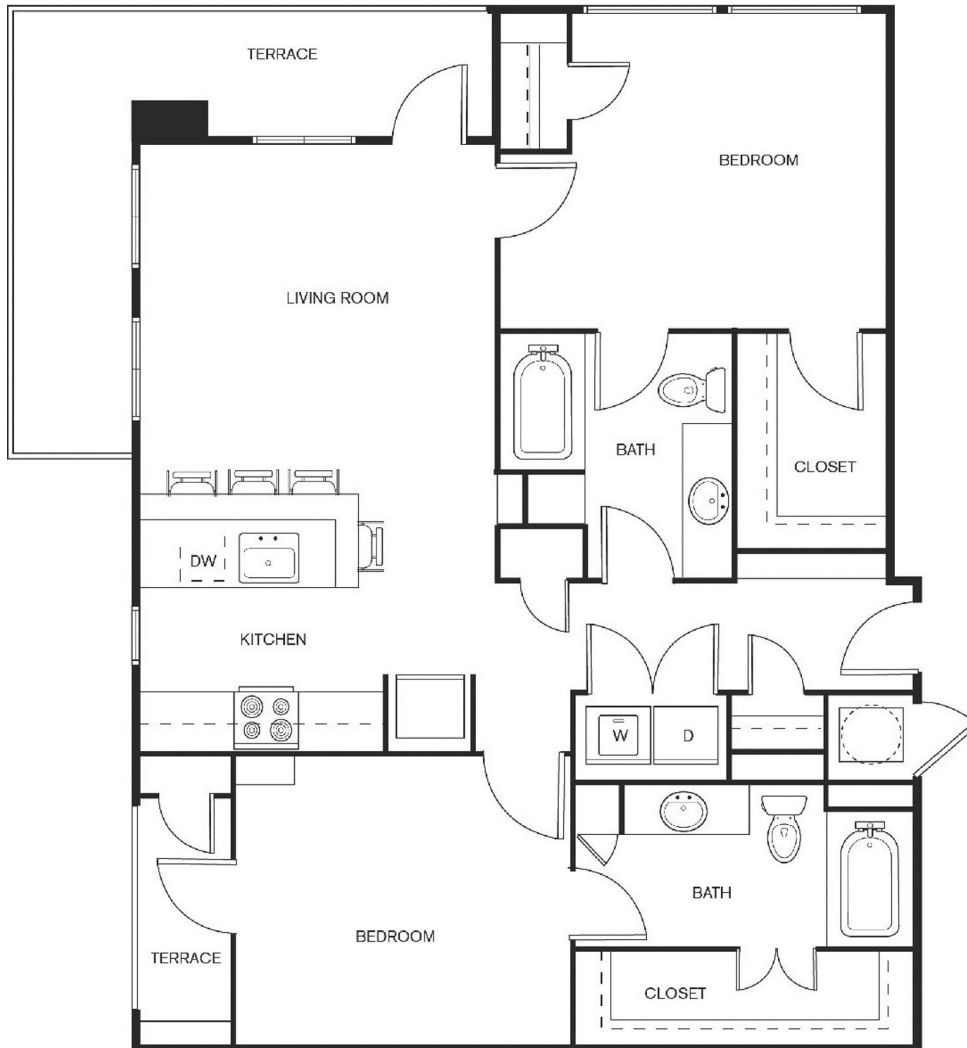

# B2

2 BED / 2 BATH

# 1107

SQ. FT.

THE  
TAYLOR

3100 Carlisle St. | Dallas, TX 75204

[www.tayloruptown.com](http://www.tayloruptown.com)

Floor plans are artist's rendering. All dimensions are approximate. Actual product and specifications may vary in dimension or detail. Not all features are available in every apartment. Prices and availability are subject to change. Please see a representative for details.