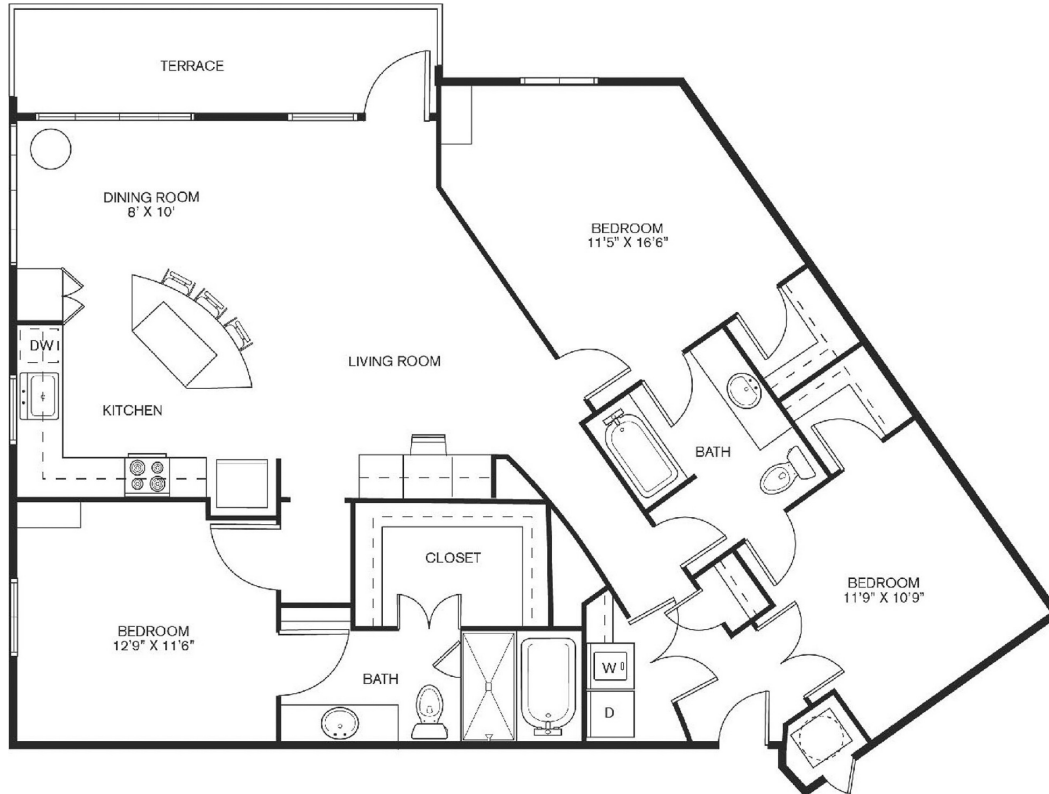

# C1

3 BED / 2 BATH

# 1492

SQ. FT.

THE  
TAYLOR

3100 Carlisle St. | Dallas, TX 75204

[www.tayloruptown.com](http://www.tayloruptown.com)

Floor plans are artist's rendering. All dimensions are approximate. Actual product and specifications may vary in dimension or detail. Not all features are available in every apartment. Prices and availability are subject to change. Please see a representative for details.