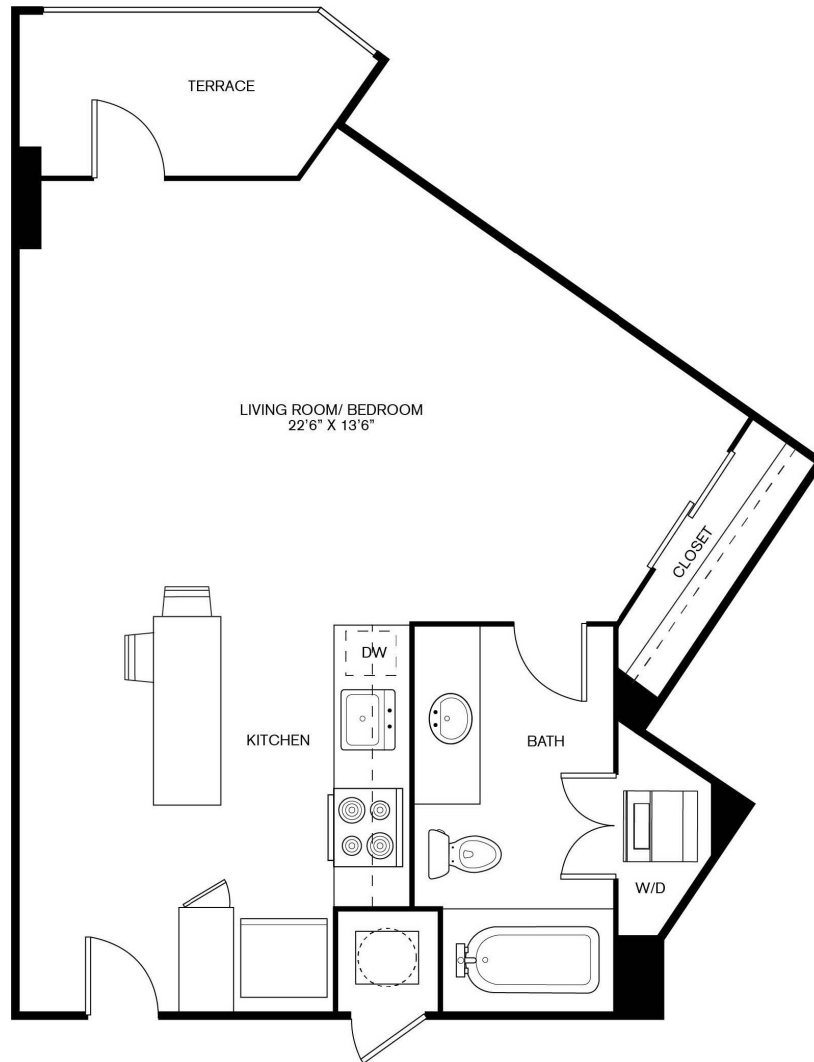

S1

STUDIO / 1 BATH

564

SQ. FT.

THE
TAYLOR

3100 Carlisle St. | Dallas, TX 75204

www.tayloruptown.com

Floor plans are artist's rendering. All dimensions are approximate. Actual product and specifications may vary in dimension or detail. Not all features are available in every apartment. Prices and availability are subject to change. Please see a representative for details.