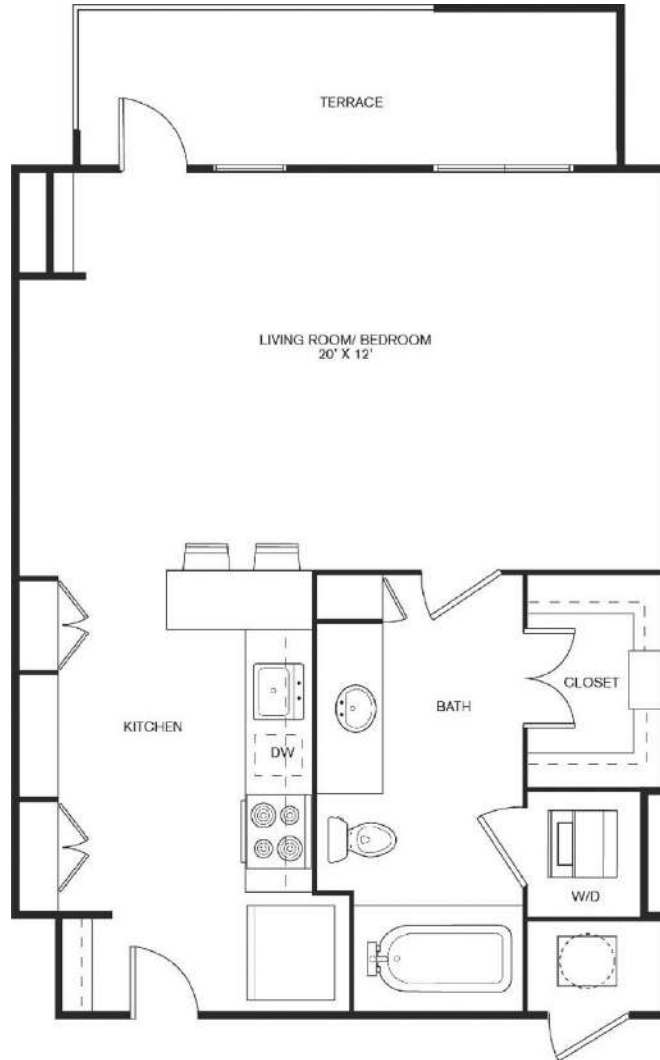

# S2p

STUDIO / 1 BATH

# 567

SQ. FT.

<b>THE TAYLOR</b>	3100 Carlisle St.   Dallas, TX 75204
	<a href="http://www.tayloruptown.com">www.tayloruptown.com</a>

*Floor plans are artist's rendering. All dimensions are approximate. Actual product and specifications may vary in dimension or detail. Not all features are available in every apartment. Prices and availability are subject to change. Please see a representative for details.*