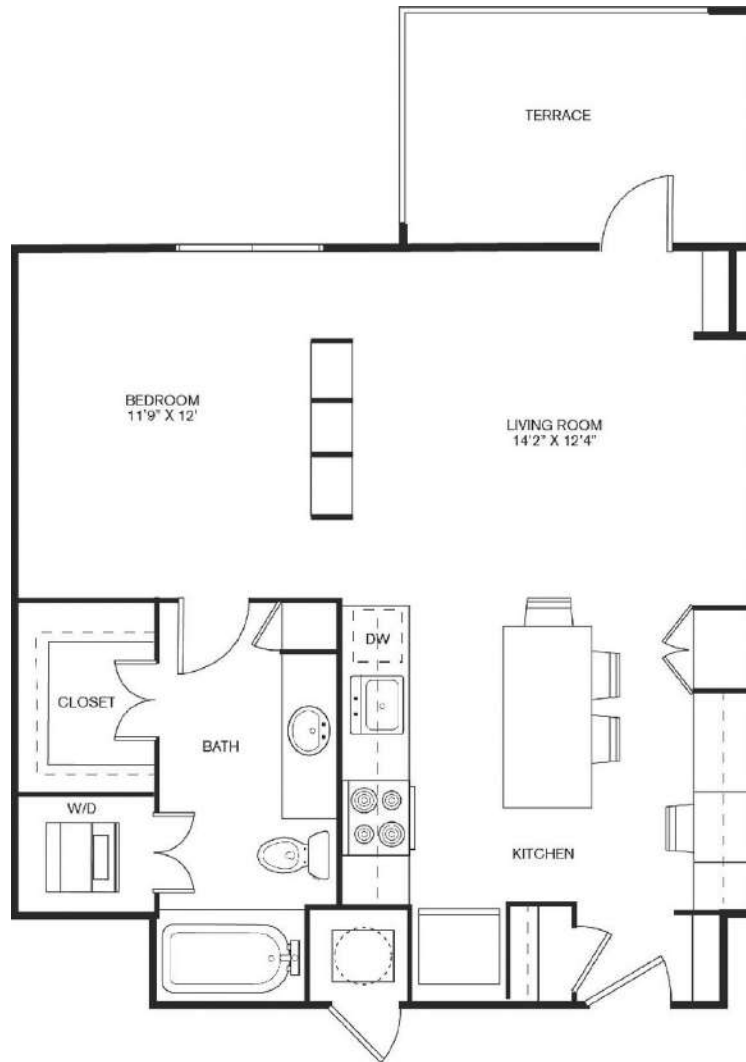

S3

STUDIO / 1 BATH

718

SQ. FT.

THE
TAYLOR

3100 Carlisle St. | Dallas, TX 75204

www.tayloruptown.com

Floor plans are artist's rendering. All dimensions are approximate. Actual product and specifications may vary in dimension or detail. Not all features are available in every apartment. Prices and availability are subject to change. Please see a representative for details.