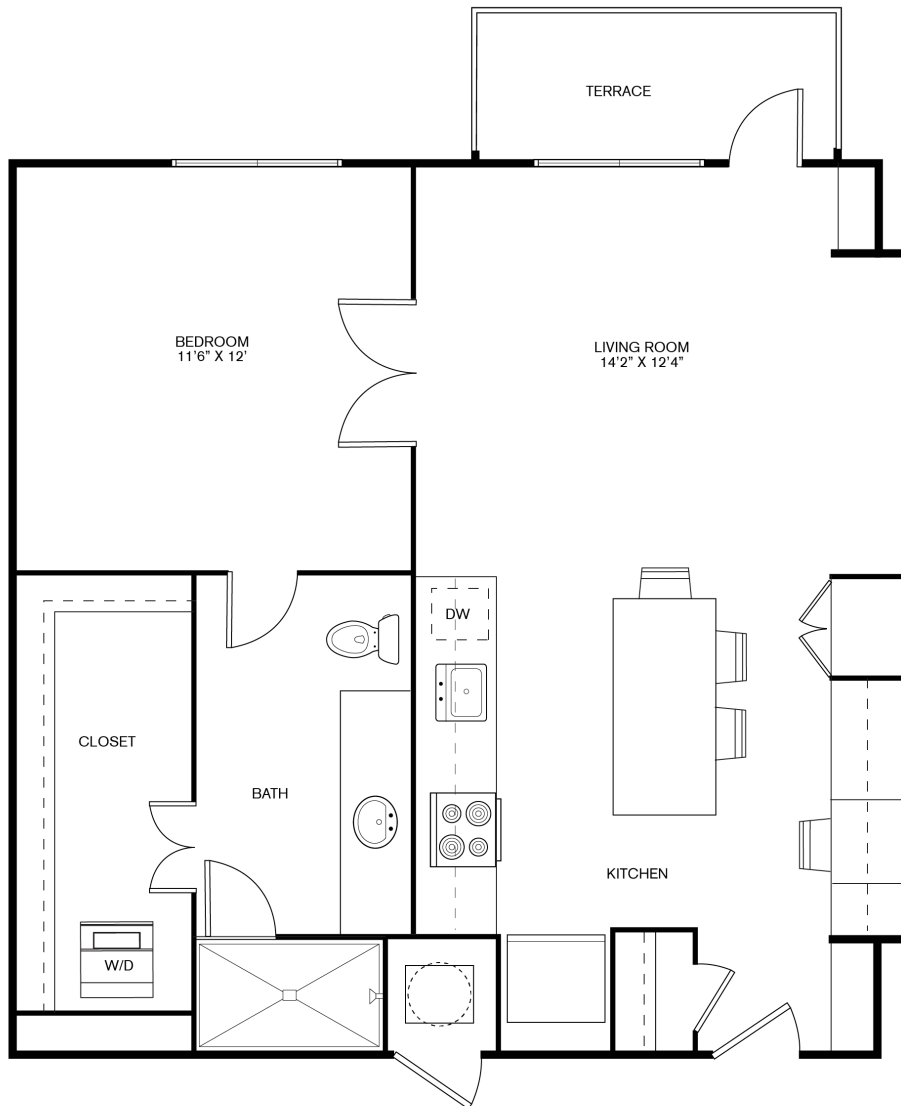

# A1A

1 BED | 1 BATH | 729 SQ FT

# T THE TAYLOR UPTOWN

DIMENSIONS AND SQUARE FOOTAGE ARE CLOSE BUT MAY VARY SLIGHTLY. PLEASE LET US KNOW IF YOU NEED SPECIFIC APARTMENT MODIFICATIONS OR ACCOMMODATIONS.