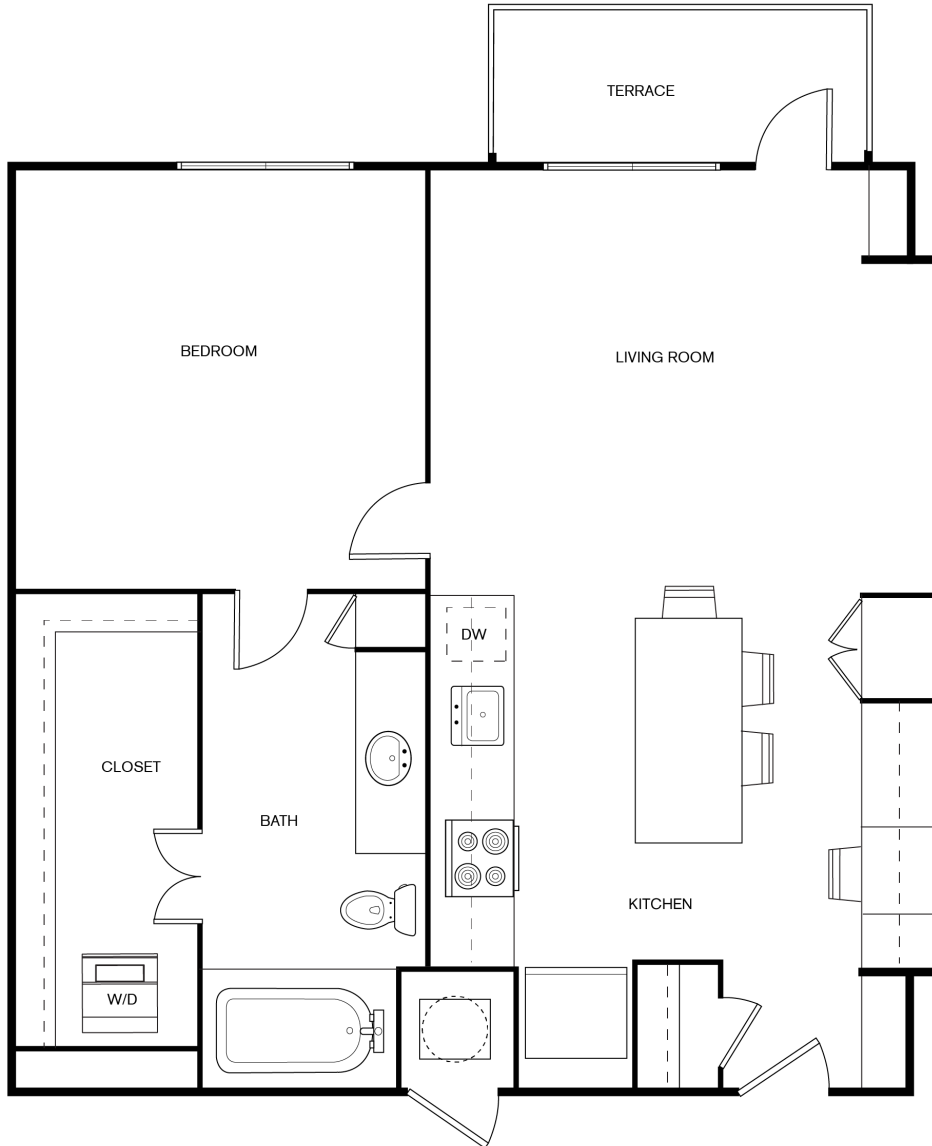

A1

1 BED | 1 BATH | 718 - 729 SQ FT

T

THE
TAYLOR
UPTOWN

DIMENSIONS AND SQUARE FOOTAGE ARE CLOSE BUT MAY VARY SLIGHTLY. PLEASE LET US KNOW IF YOU NEED SPECIFIC APARTMENT MODIFICATIONS OR ACCOMMODATIONS.