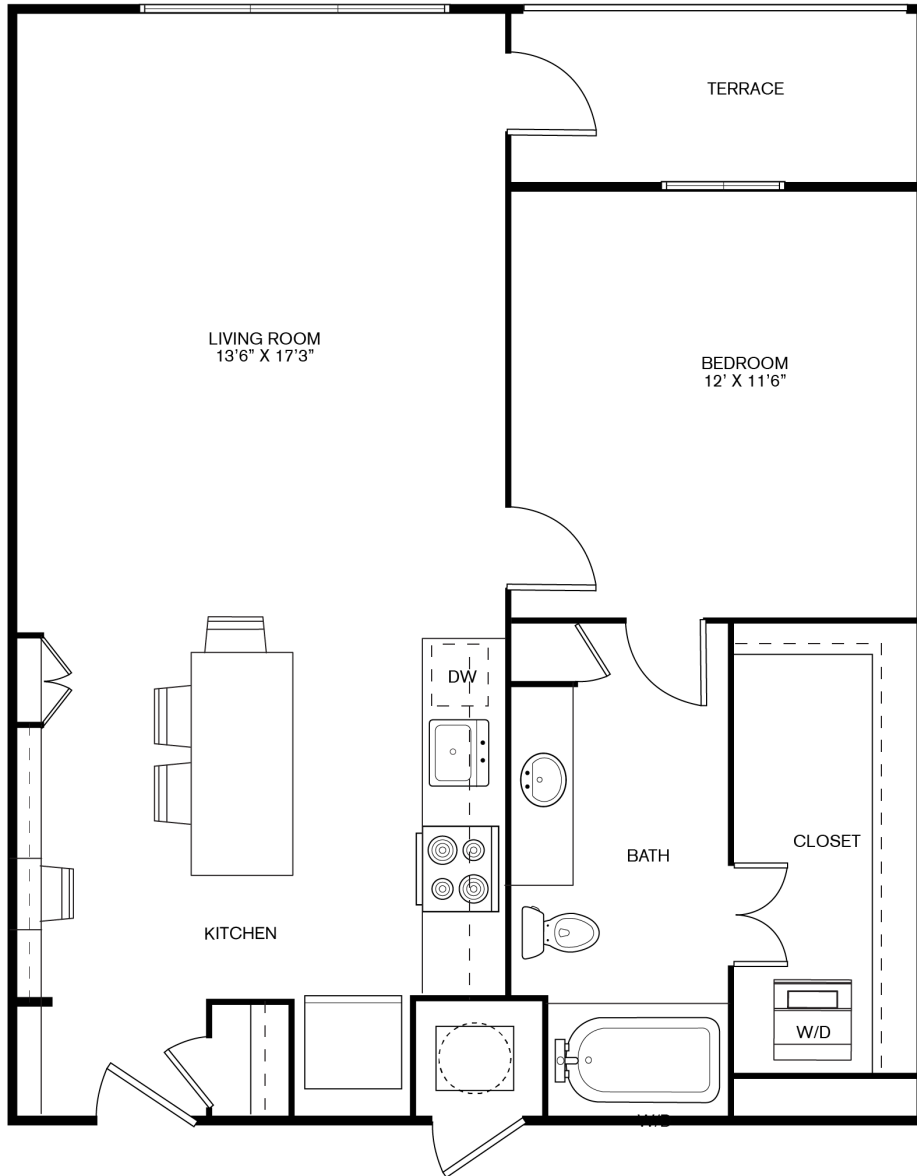

# A2

1 BED | 1 BATH | 796 - 807 SQ FT

# T THE TAYLOR UPTOWN

DIMENSIONS AND SQUARE FOOTAGE ARE CLOSE BUT MAY VARY SLIGHTLY. PLEASE LET US KNOW IF YOU NEED SPECIFIC APARTMENT MODIFICATIONS OR ACCOMMODATIONS.