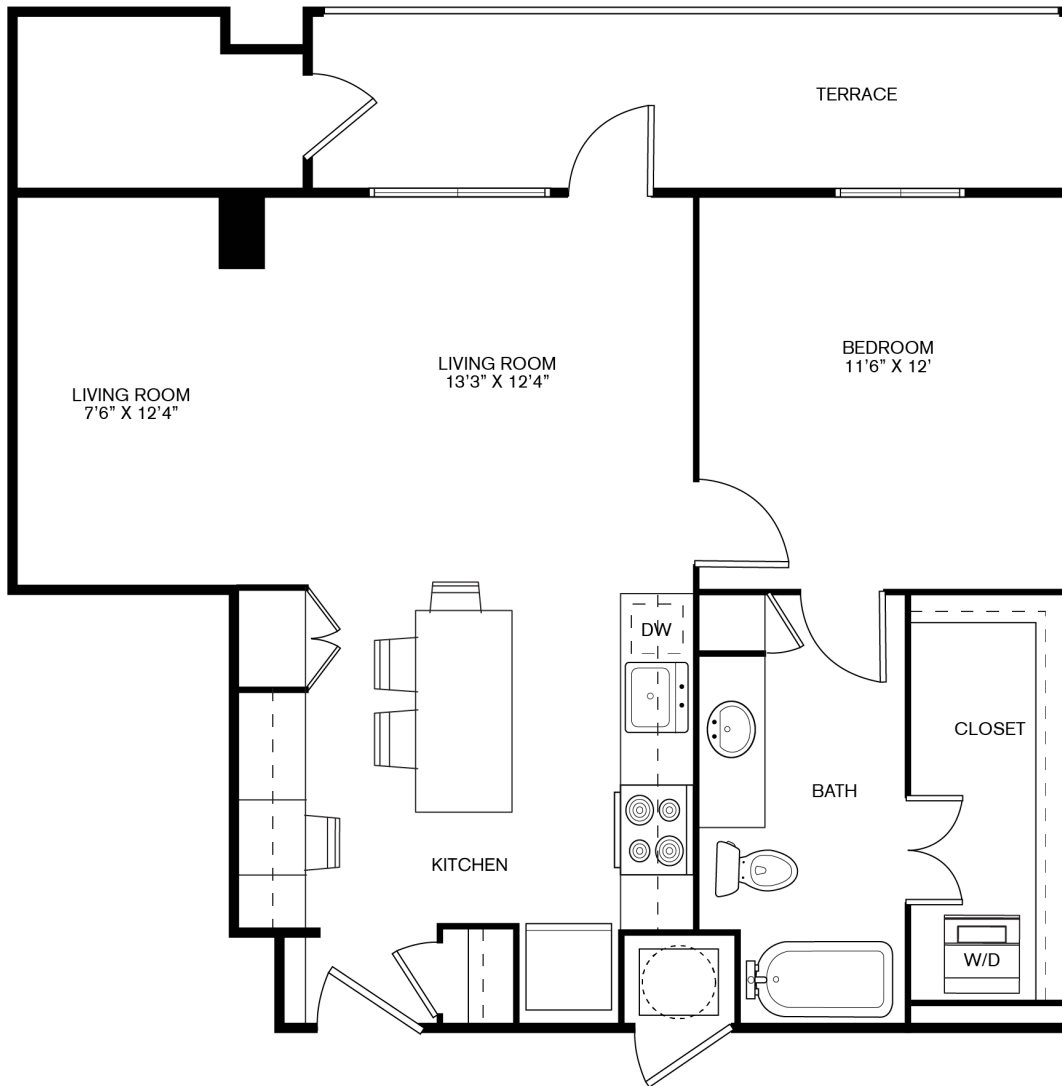

A3

1 BED | 1 BATH | 821 SQ FT

T THE TAYLOR UPTOWN

DIMENSIONS AND SQUARE FOOTAGE ARE CLOSE BUT MAY VARY SLIGHTLY. PLEASE LET US KNOW IF YOU NEED SPECIFIC APARTMENT MODIFICATIONS OR ACCOMMODATIONS.