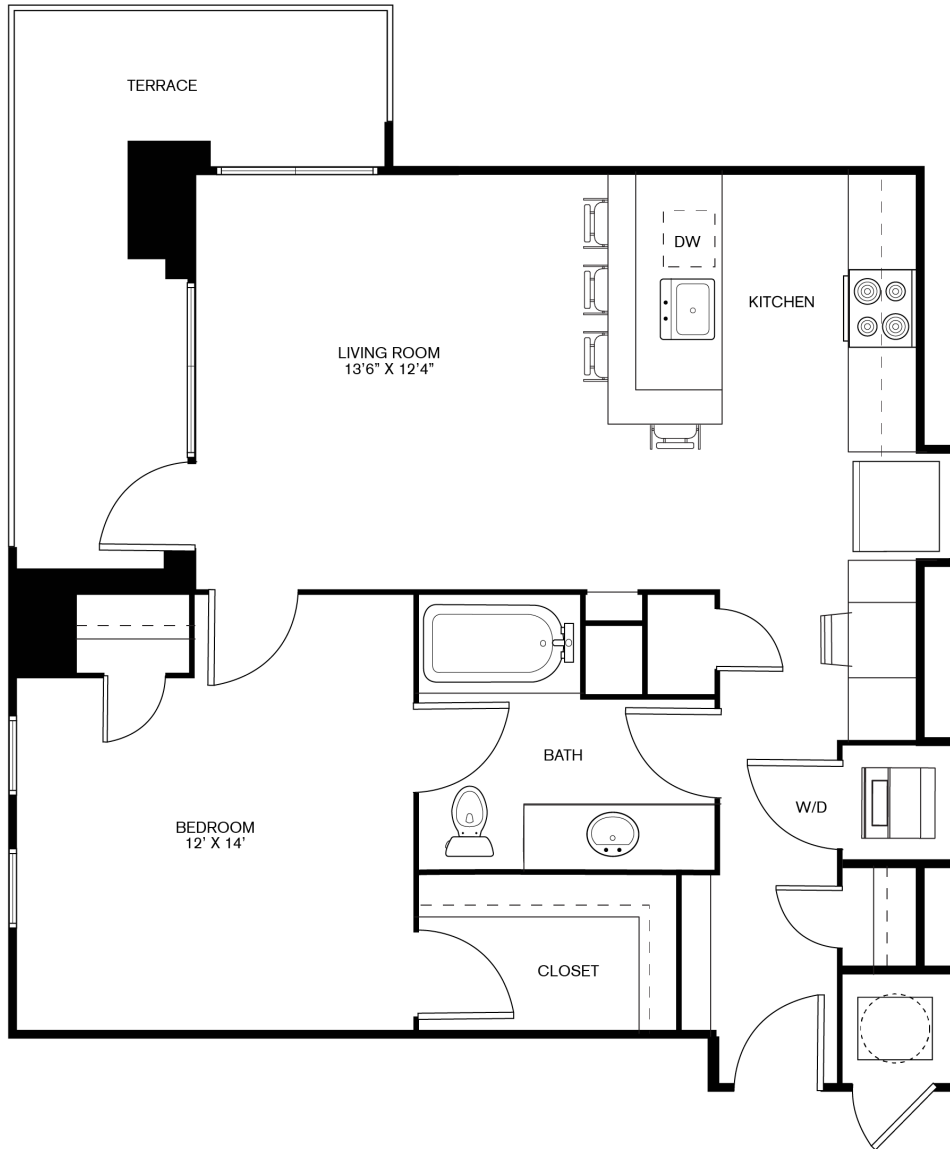

# A5

1 BED | 1 BATH | 804 SQ FT

# T THE TAYLOR UPTOWN

DIMENSIONS AND SQUARE FOOTAGE ARE CLOSE BUT MAY VARY SLIGHTLY. PLEASE LET US KNOW IF YOU NEED SPECIFIC APARTMENT MODIFICATIONS OR ACCOMMODATIONS.