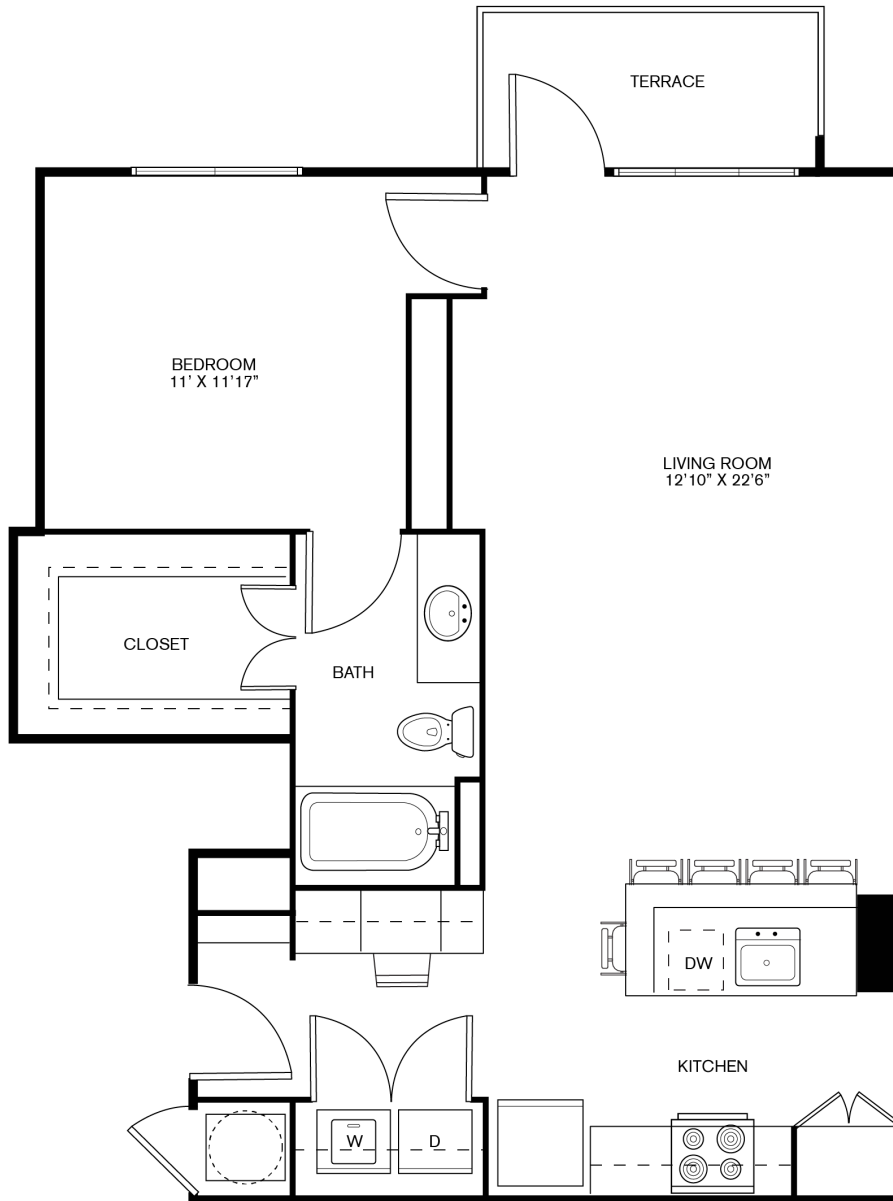

A6

1 BED | 1 BATH | 871 SQ FT

T THE TAYLOR UPTOWN

DIMENSIONS AND SQUARE FOOTAGE ARE CLOSE BUT MAY VARY SLIGHTLY. PLEASE LET US KNOW IF YOU NEED SPECIFIC APARTMENT MODIFICATIONS OR ACCOMMODATIONS.