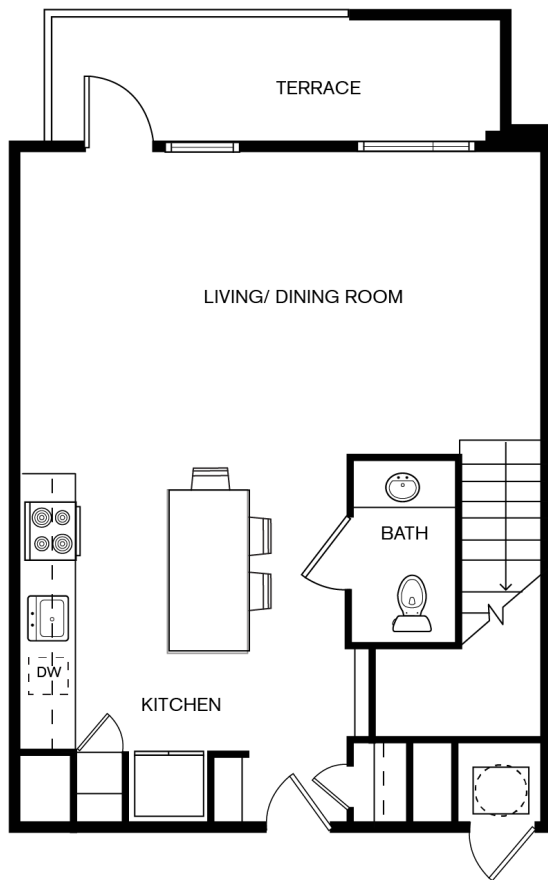

A7P

1 BED | 1.5 BATHS | 1,023 - 1,086 SQ FT

T THE TAYLOR UPTOWN

LEVEL 1

LEVEL 2

DIMENSIONS AND SQUARE FOOTAGE ARE CLOSE BUT MAY VARY SLIGHTLY. PLEASE LET US KNOW IF YOU NEED SPECIFIC APARTMENT MODIFICATIONS OR ACCOMMODATIONS.