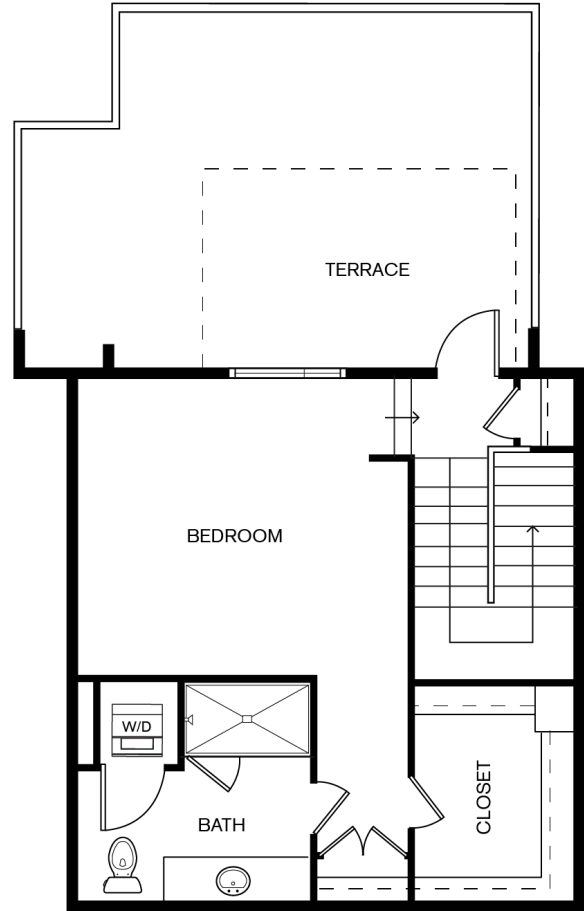

A7P

1 BED | 1.5 BATHS | 1,023 - 1,086 SQ FT

T THE TAYLOR UPTOWN

LEVEL 1

LEVEL 2

DIMENSIONS AND SQUARE FOOTAGE ARE CLOSE BUT MAY VARY SLIGHTLY. PLEASE LET US KNOW IF YOU NEED SPECIFIC APARTMENT MODIFICATIONS OR ACCOMMODATIONS.