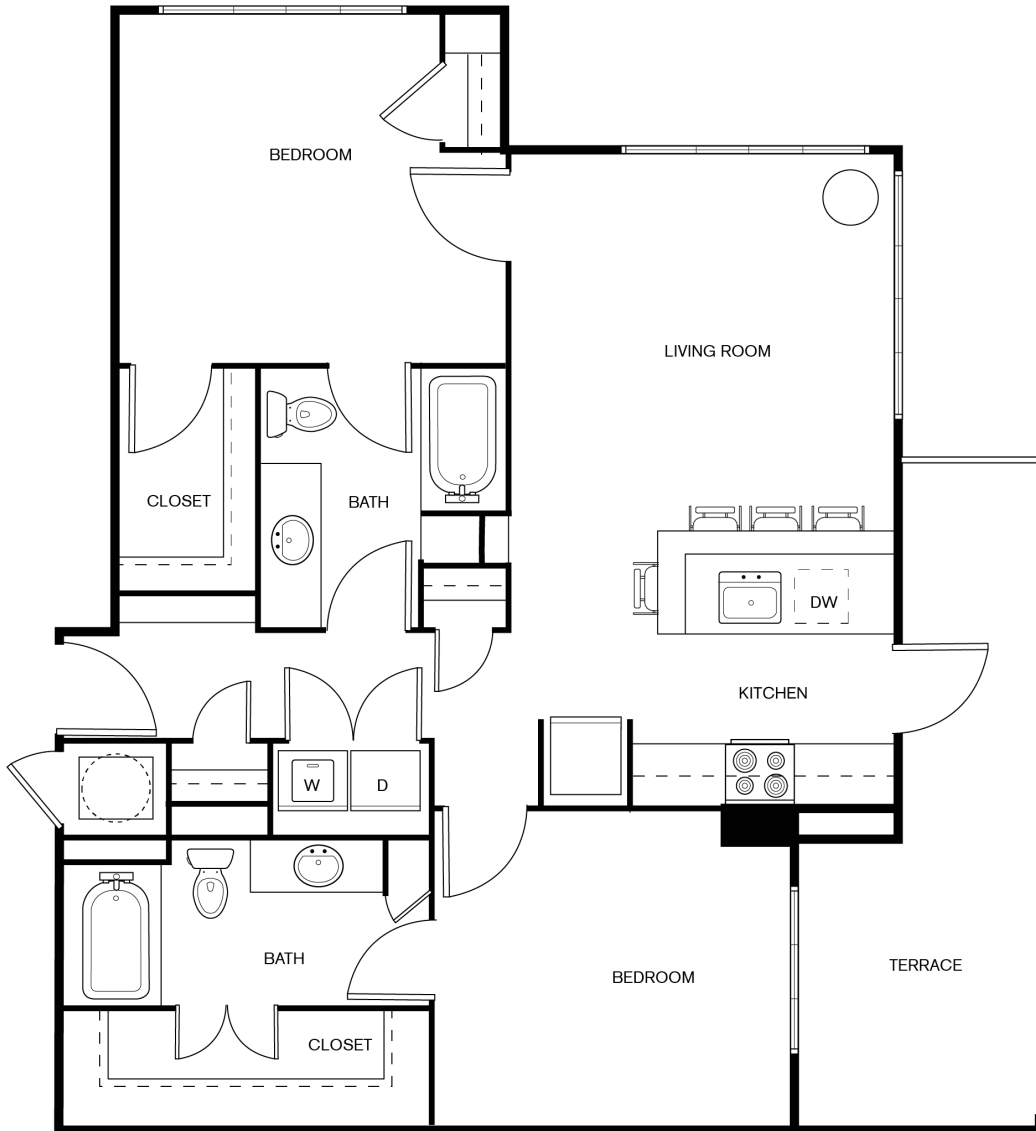

B1

2 BEDS | 2 BATHS | 1,094 - 1,104 SQ FT

T
THE
TAYLOR
UPTOWN

DIMENSIONS AND SQUARE FOOTAGE ARE CLOSE BUT MAY VARY SLIGHTLY. PLEASE LET US KNOW IF YOU NEED SPECIFIC APARTMENT MODIFICATIONS OR ACCOMMODATIONS.