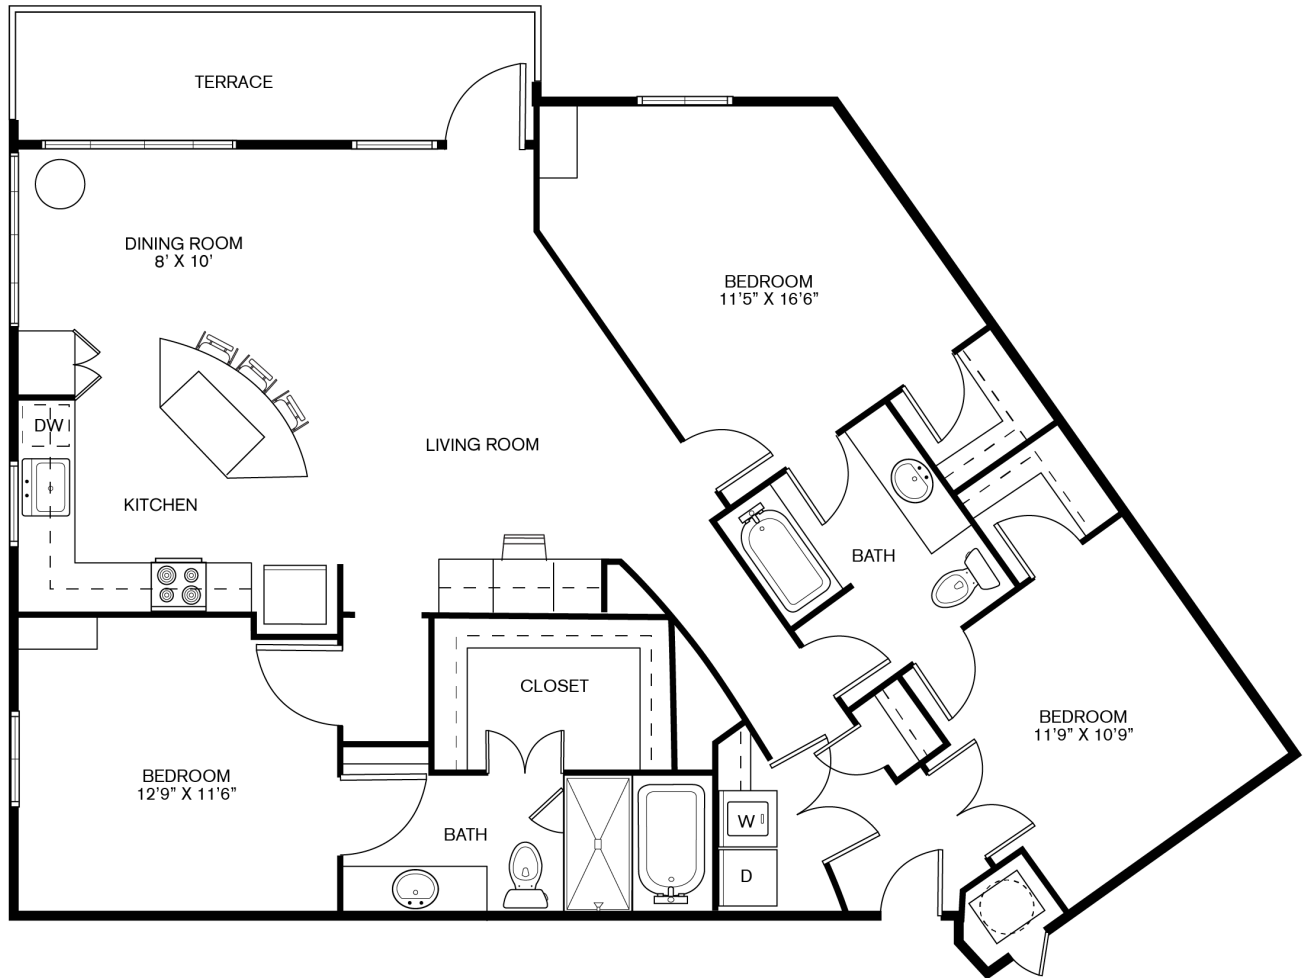

C1

3 BEDS | 2 BATHS | 1,492 SQ FT

T THE TAYLOR UPTOWN

DIMENSIONS AND SQUARE FOOTAGE ARE CLOSE BUT MAY VARY SLIGHTLY. PLEASE LET US KNOW IF YOU NEED SPECIFIC APARTMENT MODIFICATIONS OR ACCOMMODATIONS.