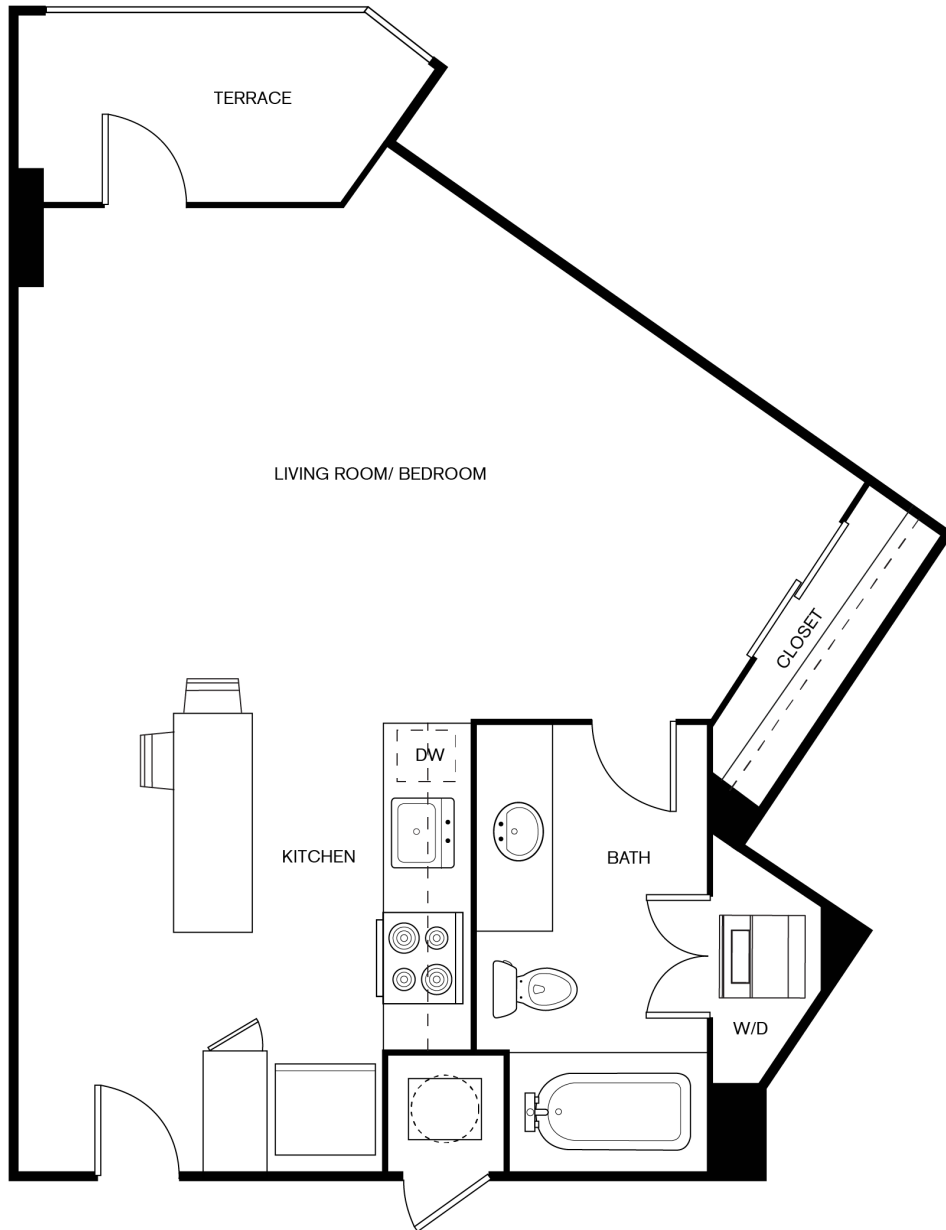

S1

STUDIO | 1 BATH | 564 SQ FT

T

THE
TAYLOR
UPTOWN

DIMENSIONS AND SQUARE FOOTAGE ARE CLOSE BUT MAY VARY SLIGHTLY. PLEASE LET US KNOW IF YOU NEED SPECIFIC APARTMENT MODIFICATIONS OR ACCOMMODATIONS.