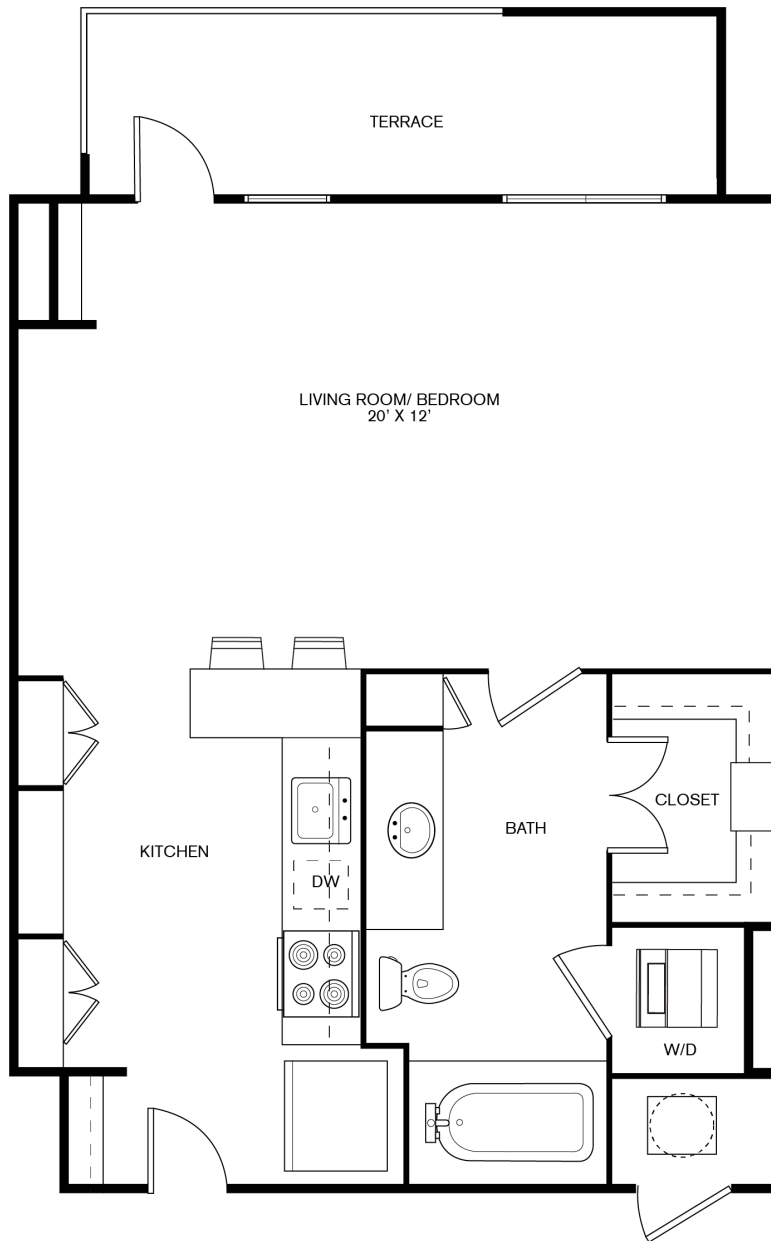

S2P

STUDIO | 1 BATH | 567 SQ FT

T THE TAYLOR UPTOWN

DIMENSIONS AND SQUARE FOOTAGE ARE CLOSE BUT MAY VARY SLIGHTLY. PLEASE LET US KNOW IF YOU NEED SPECIFIC APARTMENT MODIFICATIONS OR ACCOMMODATIONS.