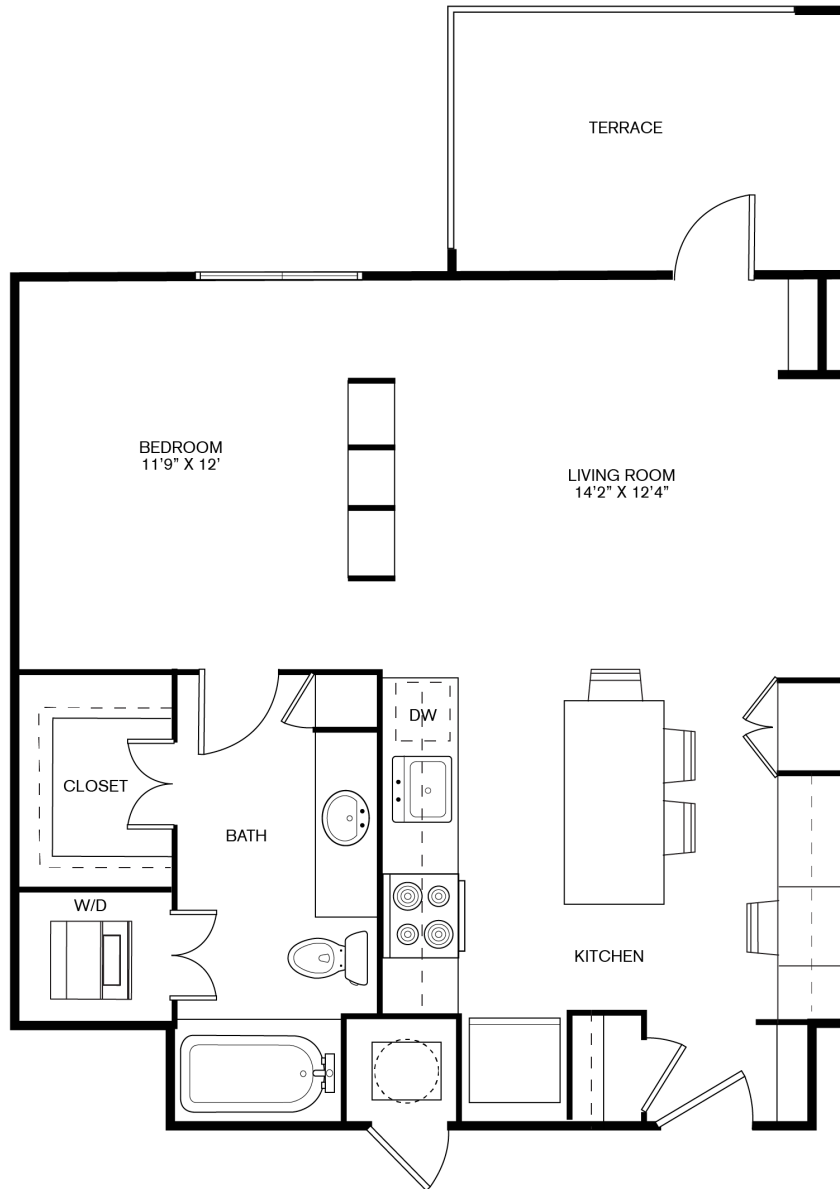

S3

STUDIO | 1 BATH | 718 SQ FT

T

THE
TAYLOR
UPTOWN

DIMENSIONS AND SQUARE FOOTAGE ARE CLOSE BUT MAY VARY SLIGHTLY. PLEASE LET US KNOW IF YOU NEED SPECIFIC APARTMENT MODIFICATIONS OR ACCOMMODATIONS.