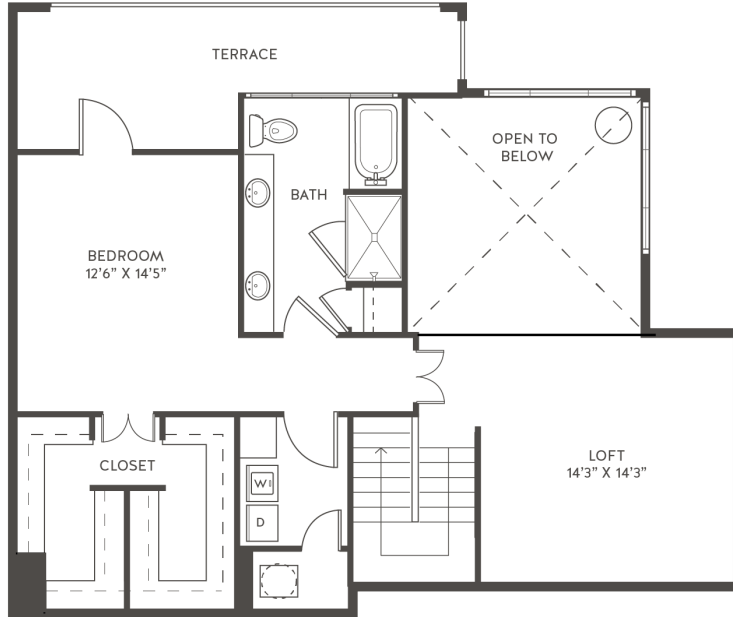

PH.1

2 BED | 3 BATH | 2,061 SQ FT

T THE TAYLOR UPTOWN

LEVEL 2

LEVEL 1

DIMENSIONS AND SQUARE FOOTAGE ARE CLOSE BUT MAY VARY SLIGHTLY. PLEASE LET US KNOW IF YOU NEED SPECIFIC APARTMENT MODIFICATIONS OR ACCOMMODATIONS.