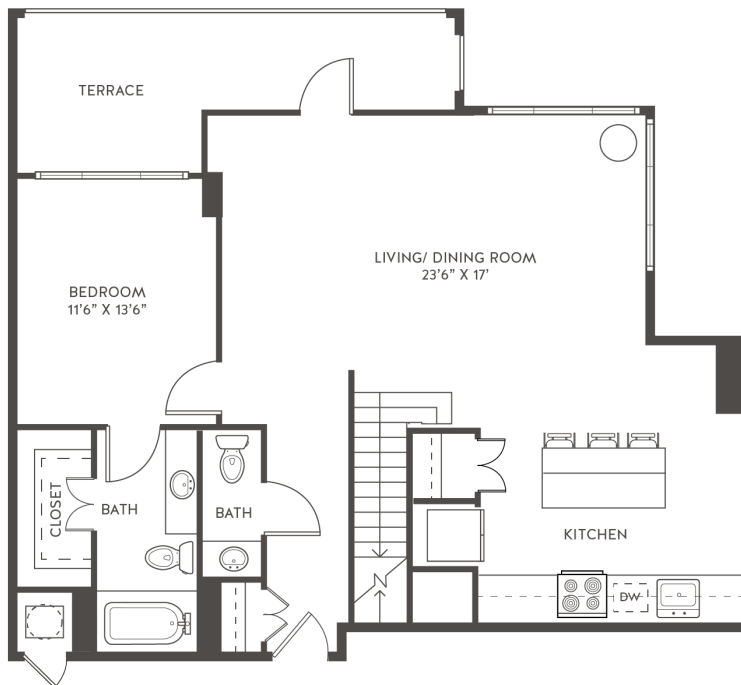

PH.1

2 BED | 3 BATH | 2,061 SQ FT

T THE TAYLOR UPTOWN

LEVEL 2

LEVEL 1

DIMENSIONS AND SQUARE FOOTAGE ARE CLOSE BUT MAY VARY SLIGHTLY. PLEASE LET US KNOW IF YOU NEED SPECIFIC APARTMENT MODIFICATIONS OR ACCOMMODATIONS.